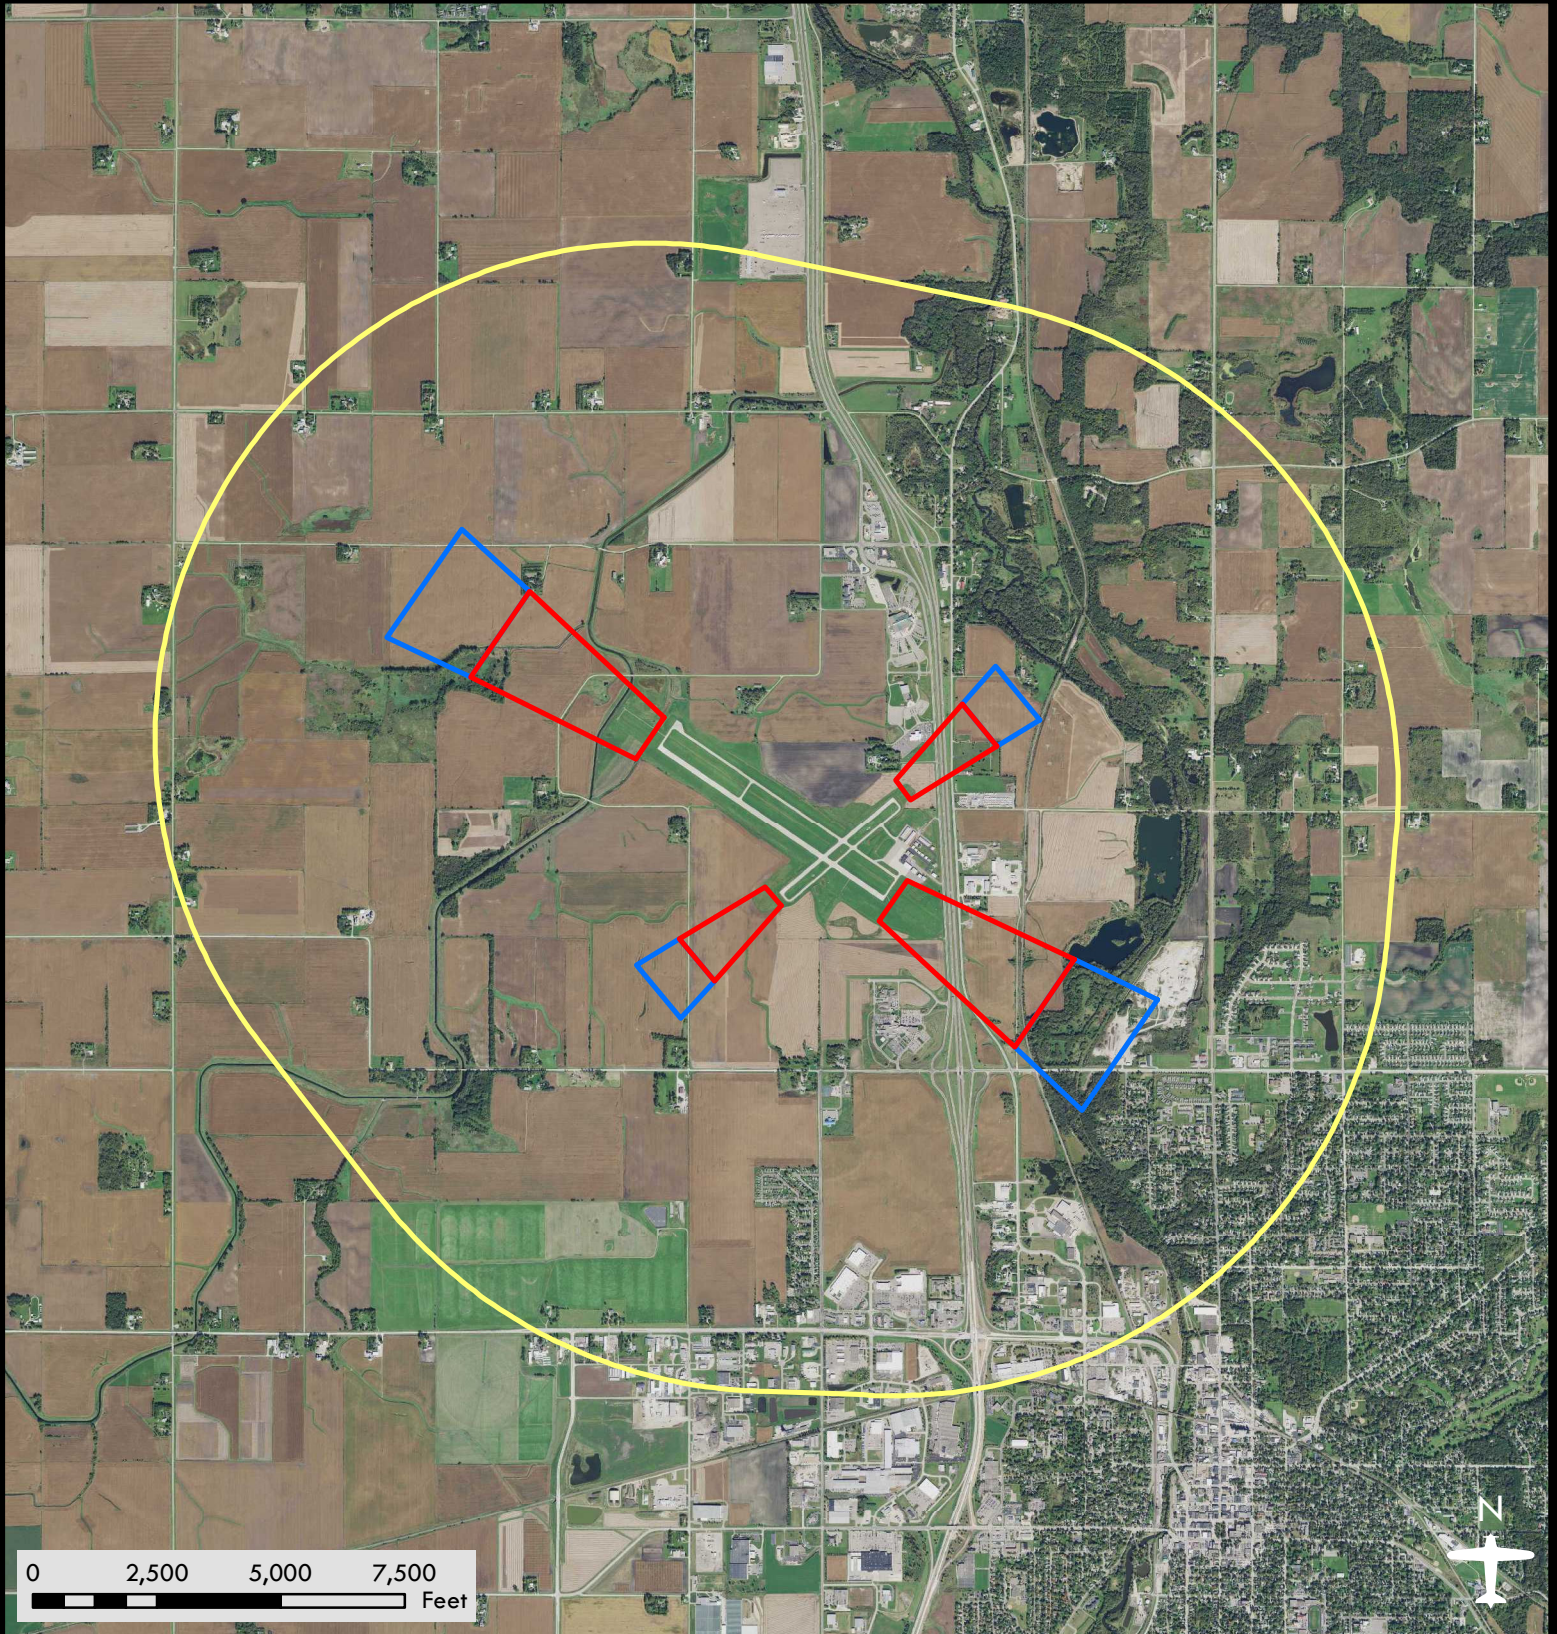

Owatonna Degner Regional Airport

Airport Safety Zones

Date: 08/08/2018

Legend

-  Zone A
-  Zone B
-  Zone C

DISCLAIMER: This is not an official zoning map. To view the official map and ordinance for this airport, please visit the Airport Zoning Information Warehouse at <https://www.dot.state.mn.us/aero/planning/zoning-warehouse.html>. The State of Minnesota makes no representations or warranties expressed or implied, with respect to the reuse of the data provided herewith regardless of its format or the means of its transmission. There is no guarantee or representation to the user as to the accuracy, currency, suitability, or reliability of this data for any purpose. The user accepts the data "as is." The State of Minnesota assumes no responsibility for loss or damage incurred as a result of any user's reliance on this data. All maps and other material provided herein are protected by copyright. Permission is granted to copy and use the materials herein.